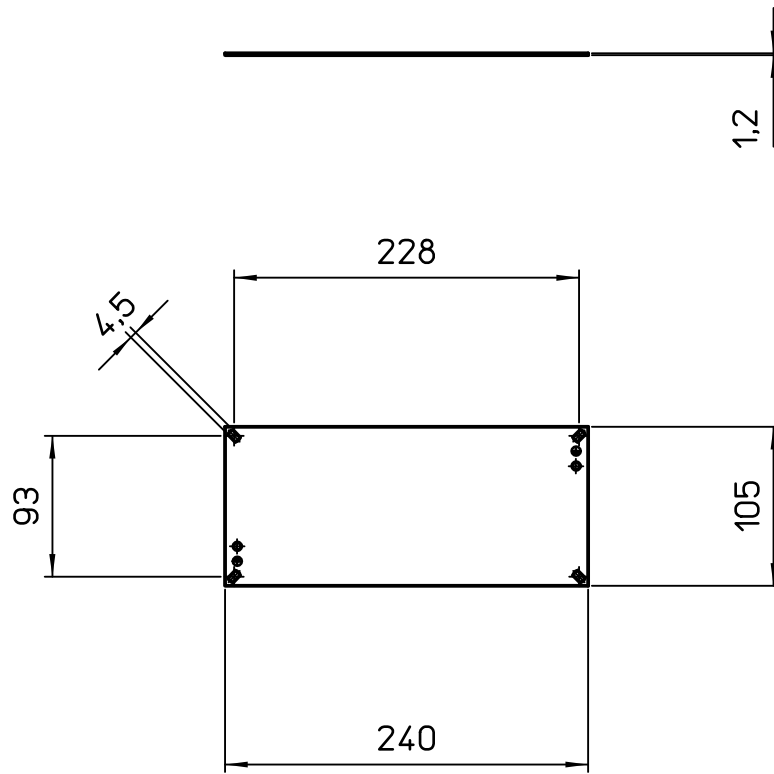

Diritti riservati All rights reserved

dimensions in mm	TM 2914 PF MOUNTING PLATES FOR BOX	Scale	
Date 2/3/2012		1:5	
Sign. Visentin			